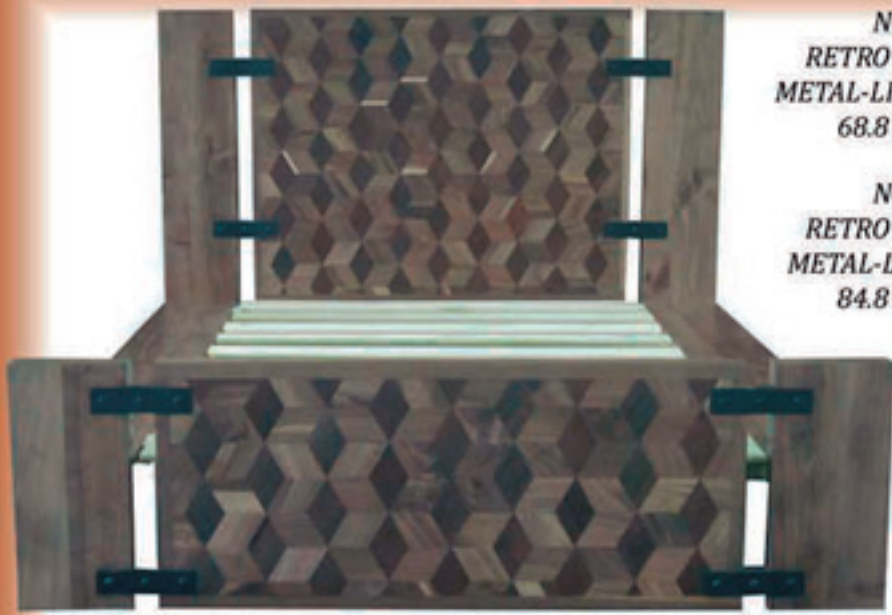

NG702QS
RETRO COLLECTION
METAL-LINK QUEEN BED
68.8 x 84.8 x 48

NG702KS
RETRO COLLECTION
METAL-LINK KING BED
84.8 x 84.8 x 48